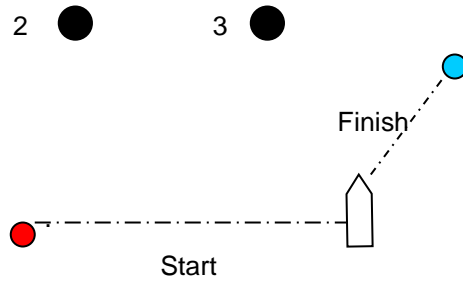

BCYC RS Open Event Appendix A

1A ● 1 ●

On all rounds the pass through the leeward gate (marks 2 and 3) sailing downwind.

Lap 1	Lap 2	Lap 3	
Start, 1p, 1Ap, 2s or 3p	1p, 1Ap, 2s or 3p	1p, 1Ap, 2s or 3p	on rounding
			mark 3 the number of times indicated on the committee boat, sail directly to finish line.

Marks 1, 2 and 3 will be orange pillar buoys.

Mark 1A will be a yellow spherical buoy.

Start and finish marks will be orange dumpy buoys.